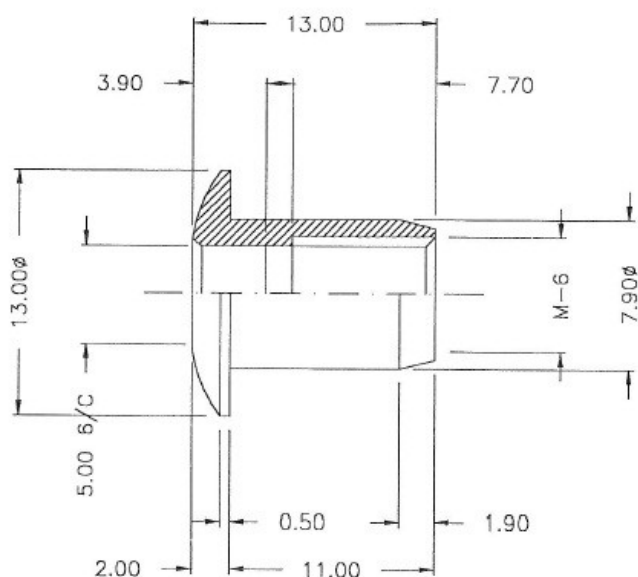

## Description:

Combifix Head No. 1015, 5mm Hex, M6, Dome Head, Brass Nat.

## Item number:

12.09.250-2

Units	Box	Carton	HS Code	Barcode
Pcs.		4000	7415390000	 5704866025447